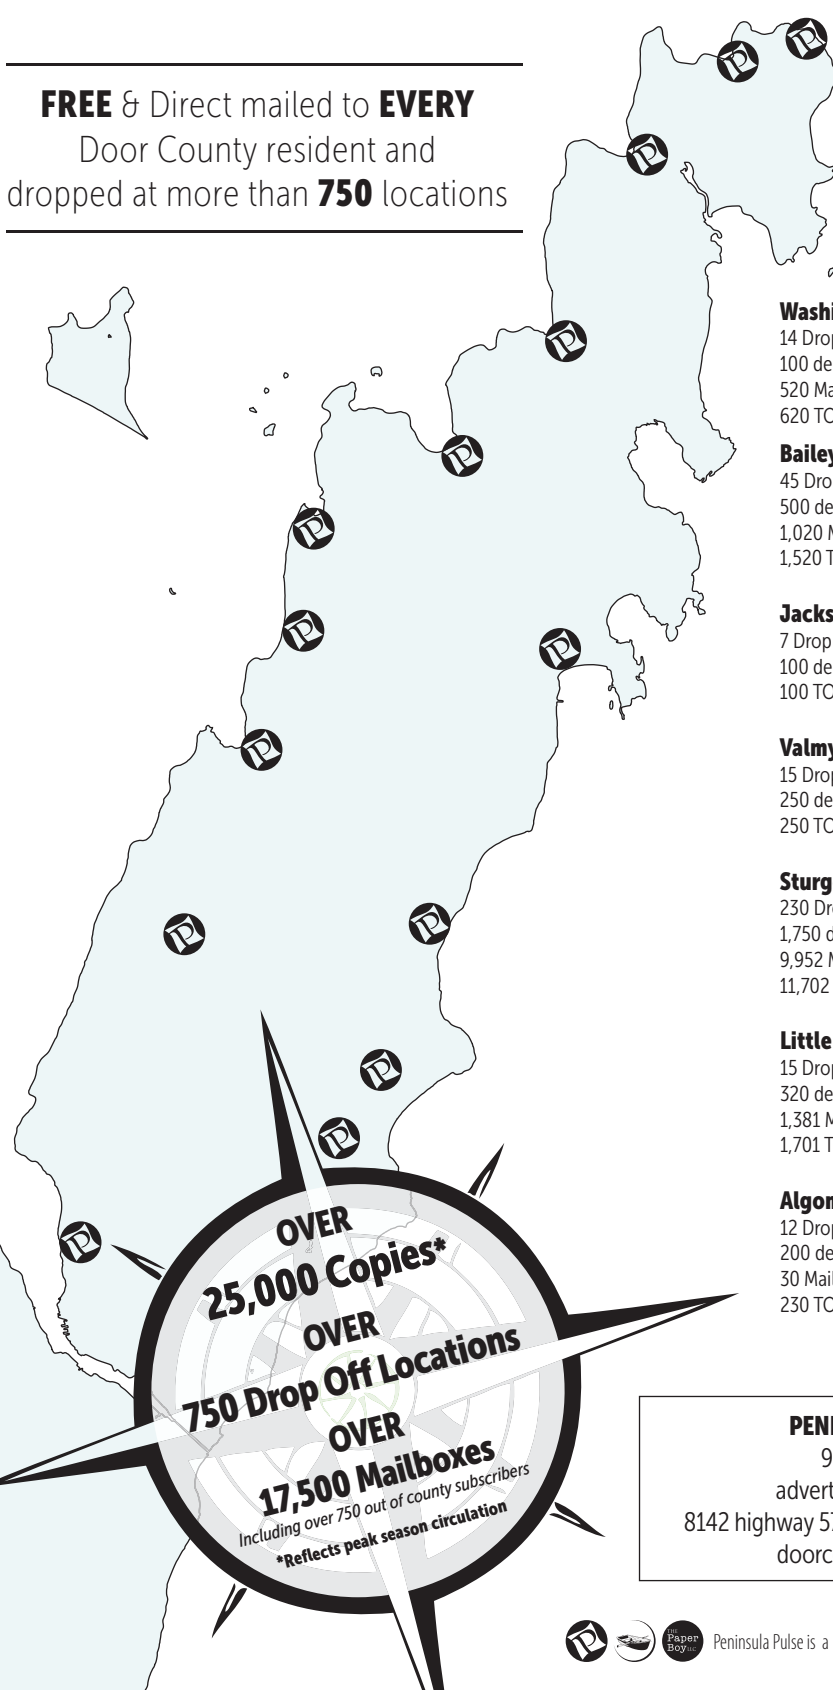

2022 CIRCULATION

THE PENINSULA PULSE HAS DOOR COUNTY COVERED EVERY WEEK ALL YEAR.

Ellison Bay/Gills Rock/Northport

40 Drop off locations
750 delivered to drop off locations
600 Mailboxes
1,350 TOTAL Pulses delivered

Fish Creek

115 Drop off locations
1,600 delivered to drop off locations
770 Mailboxes
2,400 TOTAL Pulses delivered

Juddville

5 Drop off locations
50 delivered to drop off locations
50 TOTAL Pulses delivered

Egg Harbor

85 Drop off locations
1,250 delivered to drop off locations
1,175 Mailboxes
2,425 TOTAL Pulses delivered

Carlsville

7 Drop off locations
100 delivered to drop off locations
100 TOTAL Pulses delivered

FREE & Direct mailed to **EVERY**
Door County resident and
dropped at more than **750** locations

Washington Island

14 Drop off locations
100 delivered to drop off locations
520 Mailboxes
620 TOTAL Pulses delivered